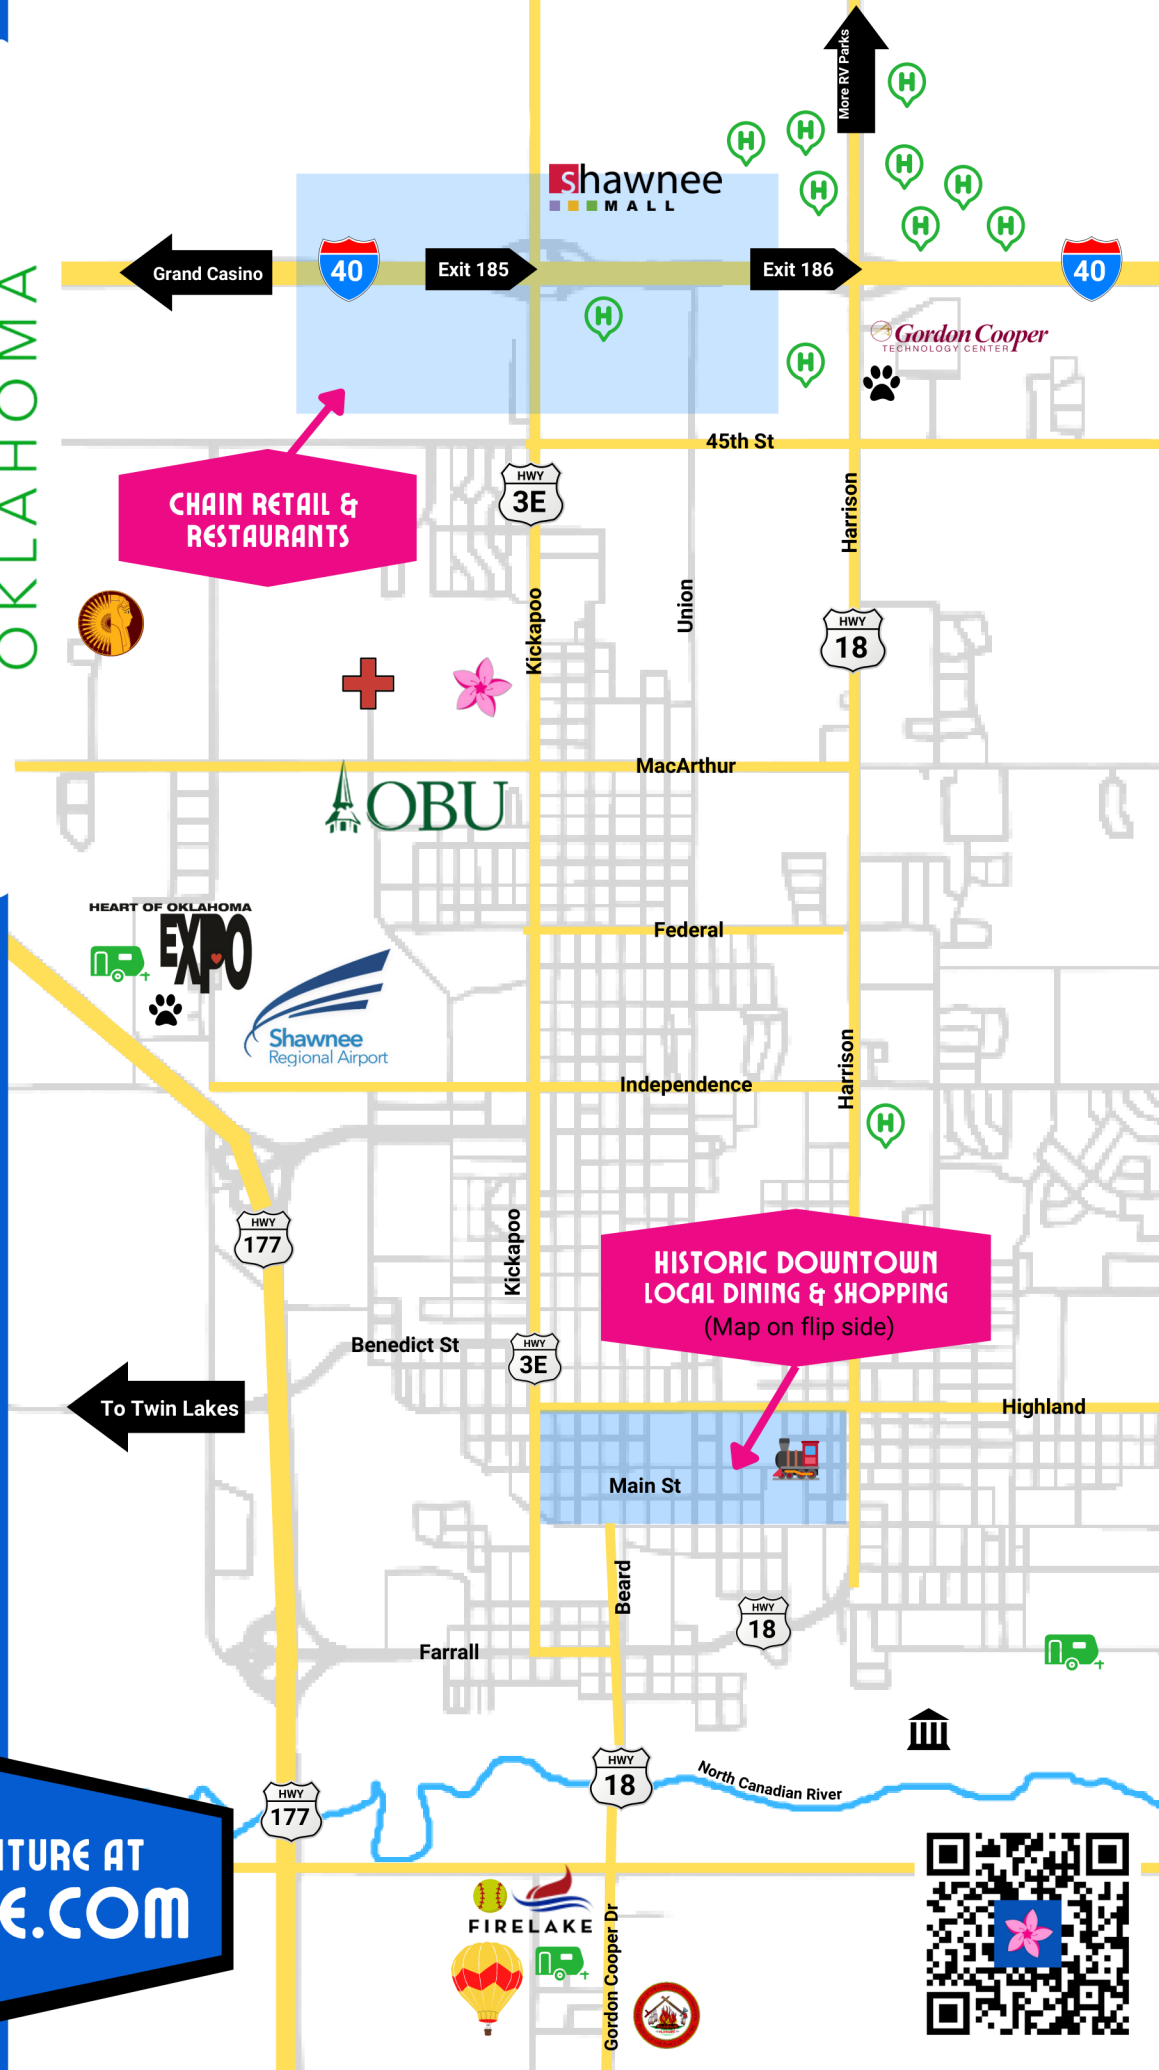

Visit Shawnee

OKLAHOMA

 **Welcome Center**
2820 N Kickapoo
(405) 275-9780

 **Retail Corridor**

 **Dog Park**

 **Museums**

Find & book a stay:
VisitShawnee.com/Stay

 **RV Park**

 **Hotel**

FIND YOUR ADVENTURE AT
VISITSHAWNEE.COM

- ## EAT
- 
- 1 Sunnyside Up
 - 5 Phoenix Asian Diner
 - 7 Van's Pig Stand (original)
 - 8 Sonic Drive-In
 - 9 Whiskey Wings
 - 15 The Owl Shoppe
 - 19 Coney Island
 - 26 Hamburger King
 - 29 Crow's Market on Main
 - 31 Boomarang Diner
 - 37 The Healthy Hive
 - 41 The Lunch Box
 - 43 Comma Coffee Shop
 - 45 Theopolis Social Club

P Free Public Parking

- ## PLAY
- 
- 2 Oklahoma Veterans Memorial
 - 3 Shawnee Splash (May-Aug)
 - 4 Rec Center & Auditorium
 - 6 Lumberjack Johnson's Axe Throwing
 - 10 Guitar Vault music store
 - 12 Pott County Museum Complex
 - 13 Historic Ritz Theater
 - 17 House of Hints Escape Rooms
 - 17 Splatter Shawnee
 - 18 Brickhouse Saloon
 - 24 Guilded Grayland (opens soon!)
 - 25 Pioneer Public Library
 - 27 Elements Cigar Shop
 - 28 Santa Fe Depot
 - 33 Nerfed Indoor Arena
 - 35 Coffee N' Crafts
 - 42 The Arts @ 317 (gallery & classes)

Find out what events are happening downtown!
 Scan the QR code with your phone's camera, or go to
VisitShawnee.com/post/downtown-events