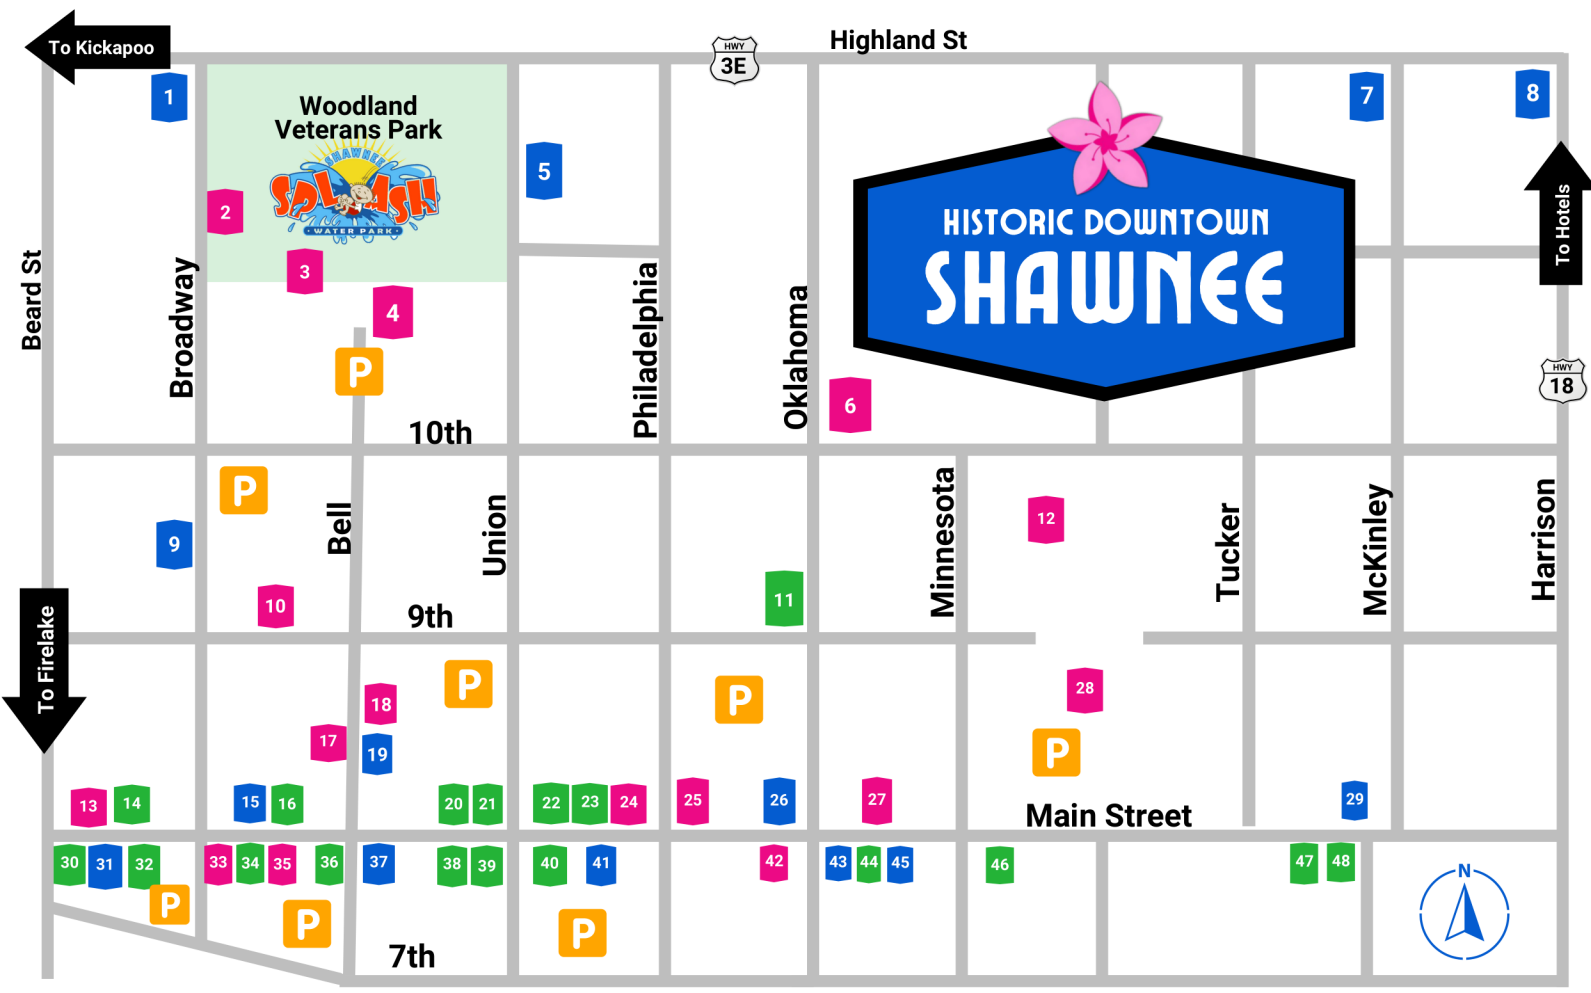

Visit Shawnee

OKLAHOMA

 **Welcome Center**
2820 N Kickapoo
(405) 275-9780

 **Retail Corridor**

 **Dog Park**

 **Museums**

Find & book a stay:
VisitShawnee.com/Stay

 **RV Park**

 **Hotel**

FIND YOUR ADVENTURE AT
VISITSHAWNEE.COM

- ## EAT
- 
- 1 Sunnyside Up
 - 5 Phoenix Asian Diner
 - 7 Van's Pig Stand (original)
 - 8 Sonic Drive-In
 - 9 Whiskey Wings
 - 15 The Owl Shoppe
 - 19 Coney Island
 - 26 Hamburger King
 - 29 Crow's Market on Main
 - 31 Boomarang Diner
 - 37 The Healthy Hive
 - 41 The Lunch Box
 - 43 Comma Coffee Shop
 - 45 Theopolis Social Club

P Free Public Parking

- ## PLAY
- 
- 2 Oklahoma Veterans Memorial
 - 3 Shawnee Splash (May-Aug)
 - 4 Rec Center & Auditorium
 - 6 Lumberjack Johnson's Axe Throwing
 - 10 Guitar Vault music store
 - 12 Pott County Museum Complex
 - 13 Historic Ritz Theater
 - 17 House of Hints Escape Rooms
 - 17 Splatter Shawnee
 - 18 Brickhouse Saloon
 - 24 Guilded Grayland (opens soon!)
 - 25 Pioneer Public Library
 - 27 Elements Cigar Shop
 - 28 Santa Fe Depot
 - 33 Nerfed Indoor Arena
 - 35 Coffee N' Crafts
 - 42 The Arts @ 317 (gallery & classes)

- ## SHOP
- 
- 11 Salvation Army Thrift
 - 14 Artsy Fartsy
 - 16 The Doggie Spot
 - 20 Shepherd's Mens Wear
 - 21 Savvy Bites Kitchen Specialties
 - 22 The 25 Thrift Curated Vintage
 - 23 Virginia's Home Furnishings
 - 30 T-Box Antiques
 - 32 Past to Present Marketplace
 - 34 Facets Fine Jewelry
 - 36 Neal's Home Furnishings
 - 38 Uncommon Threads
 - 39 Bibliotech Books & Comics
 - 40 Oak, Ash, and Thorn
 - 44 Bayly Botanicals plant shop
 - 46 The Big Dig
 - 47 Papa Grape's Antiques
 - 48 Down the Rabbit Hole